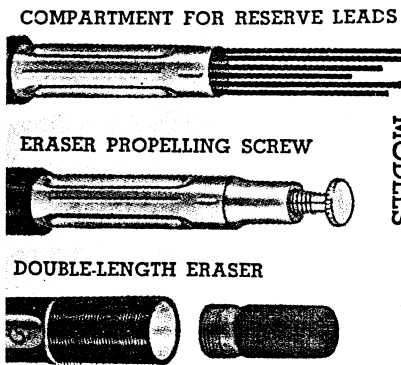

Fineline

"IN WORKING TOGS"—

These pencils make splendid gifts. They're the ideal pencil for everyday utility use, yet their construction is quality throughout. They're fine for single gifts where $1.00 to $2.50 is the budget limit—especially fine for industrial gifts to customers when lithographed with a firm's trademark. (Write for special quantity prices.) FINELINE is the original pencil with 39% smaller writing point, giving clear carbons, neat shorthand, exact drawings, more legible writing.

$1 to $2.50

FEATURES OF THE PROPEL-PEPEL-EXPEL MODELS